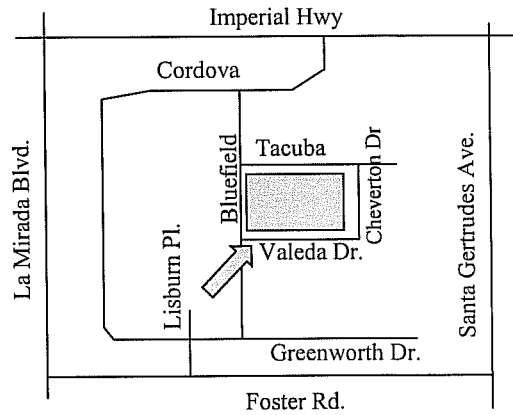

**6. La Mirada: 12900 Bluefield Avenue
@ Heights Christian Jr. High School**

AM Pick-up: 7:35 am (Monday—Friday)
PM Drop-off: 3:25 pm (Monday—Thursday)
2:25 pm (Friday)