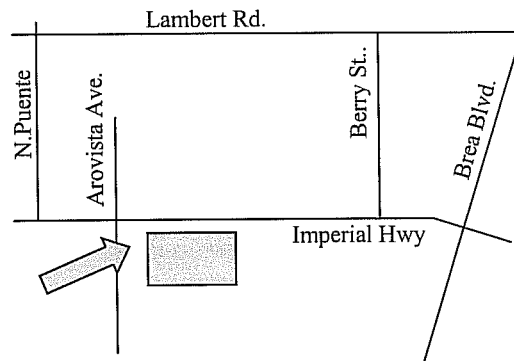

**3. Brea: 820 W. Imperial Highway
@ Christ Lutheran School**

AM Pick-up: 7:25 am (Monday—Friday)
PM Drop-off: 3:45 pm (Monday—Thursday)
2:45 pm (Friday)