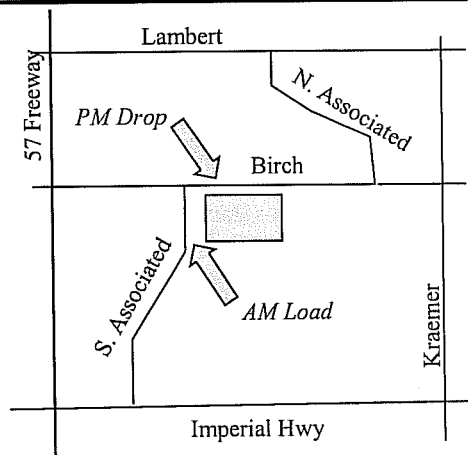

AM Pick-up: 7:00 am (Monday—Friday)  
PM Drop-off: 3:55 pm (Monday—Thursday)  
2:55 pm (Friday)

**3. Brea: 820 W. Imperial Highway  
@ Christ Lutheran School**

AM Pick-up: 7:25 am (Monday—Friday)  
PM Drop-off: 3:45 pm (Monday—Thursday)  
2:45 pm (Friday)

**4. Brea: 200 S. Associated Road  
@ Brea-Olinda Friends Christian School**

AM Pick-up: 7:10 am (Monday—Friday)  
PM Drop-off: 3:45 pm (Monday—Thursday)  
2:45 pm (Friday)

**5. Hacienda Heights: 2323 Las Lomas Drive  
@ St. Mark's Lutheran School**