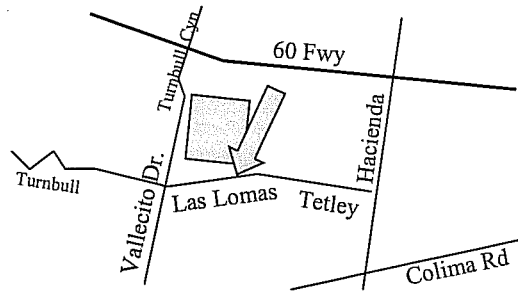

**5. Hacienda Heights: 2323 Las Lomas Drive
@ St. Mark's Lutheran School**

AM Pick-up: 7:20 am (Monday—Friday)
PM Drop-off: 3:45 pm (Monday—Thursday)
2:45 pm (Friday)