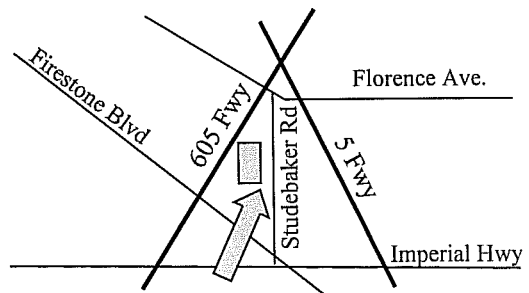

**8. Norwalk: 11507 Studebaker Road
@ Trinity Christian School**

AM Pick-up: 7:10 am (Monday—Friday)
PM Drop-off: 4:10 pm (Monday—Thursday)
3:10 pm (Friday)