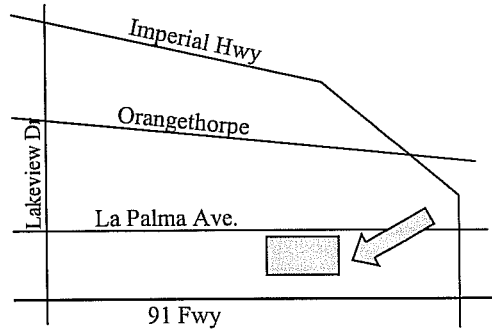

**2. Anaheim: 5340 E. La Palma Avenue
@ Vineyard Christian School**

AM Pick-up: 7:00 am (Monday—Friday)
PM Drop-off: 3:55 pm (Monday—Thursday)
2:55 pm (Friday)