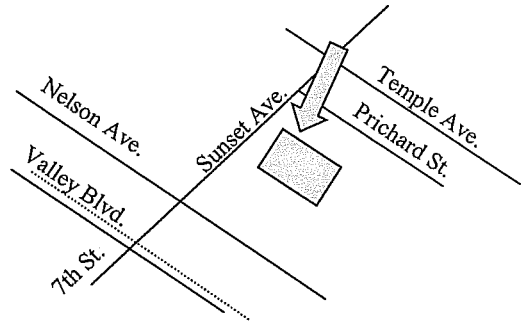

**7. La Puente/West Covina: 400 N. Sunset Avenue
@ Sunset Christian School, La Puente**

AM Pick-up: 7:00 am (Monday—Friday)
PM Drop-off: 4:10 pm (Monday—Thursday)
3:10 pm (Friday)