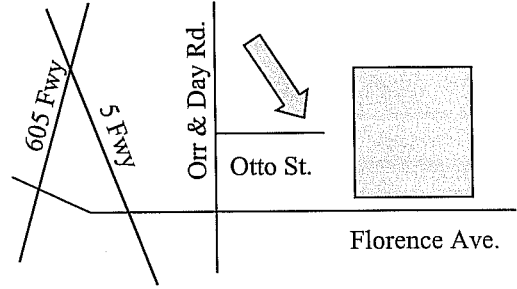

**9. Santa Fe Springs: 11457 Florence Avenue
@ Santa Fe Springs Christian School**

AM Pick-up: 7:00 am (Monday—Friday)
PM Drop-off: 3:50 pm (Monday—Thursday)
2:50 pm (Friday)