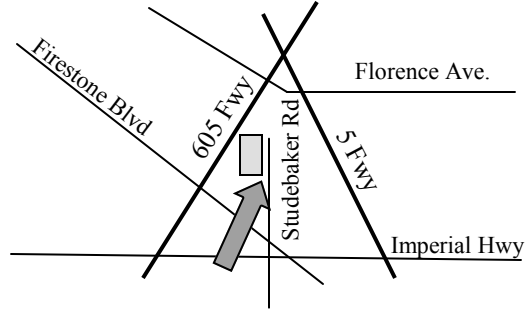

<p>1. Anaheim #1: 4905 E. La Palma Avenue @ Independence Christian School & Cornerstone Church</p> <p>AM Pick-up: 7:05 am PM Drop-off: 4:05 pm</p>	
<p>2. Anaheim #2: 5340 E. La Palma Avenue @ Vineyard Christian School</p> <p>AM Pick-up: 7:00 am PM Drop-off: 3:55 pm</p>	
<p>3. Brea #1: 820 W. Imperial Highway @ Christ Lutheran School</p> <p>AM Pick-up: 7:25 am PM Drop-off: 3:45 pm</p>	
<p>4. Brea #2: 200 S. Associated Road @ Heights Christian School—Brea Campus</p> <p>AM Pick-up: 7:10 am PM Drop-off: 3:45 pm</p>	
<p>5. Hacienda Heights: 2323 Las Lomitas Drive @ St. Mark's Lutheran School</p> <p>AM Pick-up: 7:20 am PM Drop-off: 3:45 pm</p>	
<p>6. La Mirada: 12900 Bluefield Avenue @ Heights Christian Jr. High School</p> <p>AM Pick-up: 7:30 am PM Drop-off: 3:25 pm</p>	

**7. La Puente/West Covina: 400 N. Sunset Avenue
@ Sunset Christian School, La Puente**

**AM Pick-up: 7:05 am
PM Drop-off: 4:10 pm**

**8. Norwalk #1: 11507 Studebaker Road
@ Trinity Christian School**

**AM Pick-up: 7:05 am
PM Drop-off: 4:10 pm**

**9. Norwalk #2: @ Bloomfield Ave. & Markdale Ave.
Northeast corner, 350 feet north of intersection**

**AM Pick-up: 7:15 am
PM Drop-off: 4:25 pm**

**10. Santa Fe Springs: 11457 Florence Avenue
@ Santa Fe Springs Christian School**