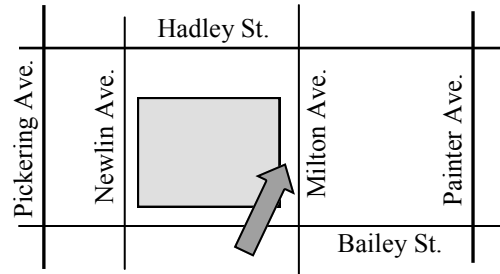

<p>1. Anaheim #1: 4905 E. La Palma Avenue @ Independence Christian School & Cornerstone Church</p> <p>AM Pick-up: 7:05 am PM Drop-off: 4:05 pm</p>	
<p>2. Anaheim #2: 5340 E. La Palma Avenue @ Vineyard Christian School</p> <p>AM Pick-up: 7:00 am PM Drop-off: 3:55 pm</p>	
<p>3. Brea #1: 820 W. Imperial Highway @ Christ Lutheran School</p> <p>AM Pick-up: 7:25 am PM Drop-off: 3:45 pm</p>	
<p>4. Brea #2: 200 S. Associated Road @ Heights Christian School—Brea Campus</p> <p>AM Pick-up: 7:10 am PM Drop-off: 3:45 pm</p>	
<p>5. Hacienda Heights: 2323 Las Lomitas Drive @ St. Mark's Lutheran School</p> <p>AM Pick-up: 7:20 am PM Drop-off: 3:45 pm</p>	
<p>6. La Mirada: 12900 Bluefield Avenue @ Heights Christian Jr. High School</p> <p>AM Pick-up: 7:30 am PM Drop-off: 3:25 pm</p>	

**9. Norwalk #2: @ Bloomfield Ave. & Markdale Ave.
Northeast corner, 350 feet north of intersection**

**AM Pick-up: 7:15 am
PM Drop-off: 4:25 pm**

**10. Santa Fe Springs: 11457 Florence Avenue
@ Santa Fe Springs Christian School**

**AM Pick-up: 6:55 am
PM Drop-off: 3:50 pm**

**11. Whittier: At Milton Ave. & Bailey St.
Near Calvary Baptist Church**

**AM Pick-up: 7:25 am
PM Drop-off: 3:45 pm**

**12. Yorba Linda: 4231 Rose Drive
@ Friends Christian Middle School**