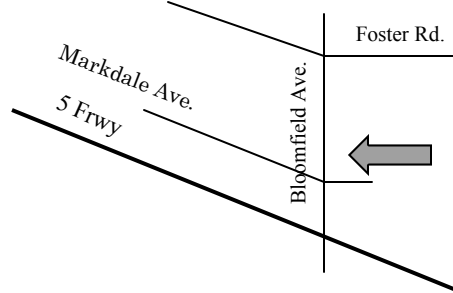

<p>1. Anaheim #1: 4905 E. La Palma Avenue @ Independence Christian School & Cornerstone Church</p> <p>AM Pick-up: 7:05 am PM Drop-off: 4:05 pm</p>	
<p>2. Anaheim #2: 5340 E. La Palma Avenue @ Vineyard Christian School</p> <p>AM Pick-up: 7:00 am PM Drop-off: 3:55 pm</p>	
<p>3. Brea #1: 820 W. Imperial Highway @ Christ Lutheran School</p> <p>AM Pick-up: 7:25 am PM Drop-off: 3:45 pm</p>	
<p>4. Brea #2: 200 S. Associated Road @ Heights Christian School—Brea Campus</p> <p>AM Pick-up: 7:10 am PM Drop-off: 3:45 pm</p>	
<p>5. Hacienda Heights: 2323 Las Lomitas Drive @ St. Mark's Lutheran School</p> <p>AM Pick-up: 7:20 am PM Drop-off: 3:45 pm</p>	
<p>6. La Mirada: 12900 Bluefield Avenue @ Heights Christian Jr. High School</p> <p>AM Pick-up: 7:30 am PM Drop-off: 3:25 pm</p>	

**7. La Puente/West Covina: 400 N. Sunset Avenue
@ Sunset Christian School, La Puente**

**AM Pick-up: 7:05 am
PM Drop-off: 4:10 pm**

**8. Norwalk #1: 11507 Studebaker Road
@ Trinity Christian School**

**AM Pick-up: 7:05 am
PM Drop-off: 4:10 pm**

**9. Norwalk #2: @ Bloomfield Ave. & Markdale Ave.
Northeast corner, 350 feet north of intersection**

**AM Pick-up: 7:15 am
PM Drop-off: 4:25 pm**

**10. Santa Fe Springs: 11457 Florence Avenue
@ Santa Fe Springs Christian School**