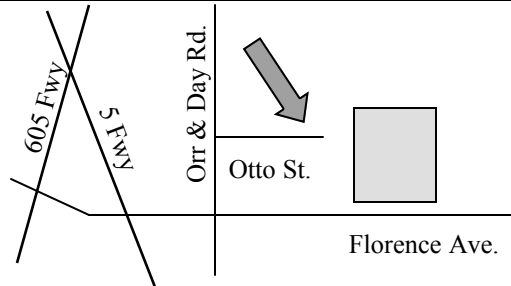

**10. Santa Fe Springs: 11457 Florence Avenue
@ Santa Fe Springs Christian School**

**AM Pick-up: 6:55 am
PM Drop-off: 3:50 pm**