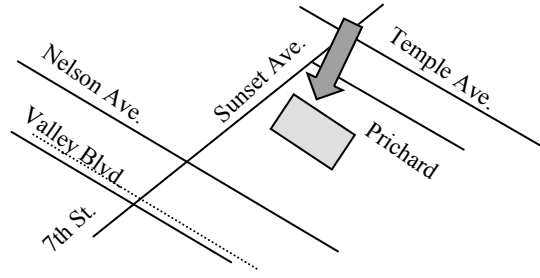

Whittier Christian High School Bus Routes 2018-19

*All AM Pick-Up times reflect the time that the bus LEAVES the location. All PM Drop Off times are approximate due to situations beyond our control. **IMPORTANT:** Parents & guardians — directly supervise your student until your student boards the bus and when they exit the bus.*

<p>1. Anaheim #1: 4905 E. La Palma Avenue @ Independence Christian School & Cornerstone Church</p> <p>AM Pick-up: 7:05 am PM Drop-off: 4:05 pm</p>	
<p>2. Anaheim #2: 5340 E. La Palma Avenue @ Vineyard Christian School</p> <p>AM Pick-up: 7:00 am PM Drop-off: 3:55 pm</p>	
<p>3. Brea #1: 820 W. Imperial Highway @ Christ Lutheran School</p> <p>AM Pick-up: 7:25 am PM Drop-off: 3:45 pm</p>	
<p>4. Brea #2: 200 S. Associated Road @ Heights Christian School—Brea Campus</p> <p>AM Pick-up: 7:10 am PM Drop-off: 3:45 pm</p>	
<p>5. Hacienda Heights: 2323 Las Lomitas Drive @ St. Mark's Lutheran School</p> <p>AM Pick-up: 7:20 am PM Drop-off: 3:45 pm</p>	
<p>6. La Mirada: 12900 Bluefield Avenue @ Heights Christian Jr. High School</p> <p>AM Pick-up: 7:30 am PM Drop-off: 3:25 pm</p>	

**7. La Puente/West Covina: 400 N. Sunset Avenue
@ Sunset Christian School, La Puente**

**AM Pick-up: 7:05 am
PM Drop-off: 4:10 pm**

**8. Norwalk #1: 11507 Studebaker Road
@ Trinity Christian School**

**AM Pick-up: 7:05 am
PM Drop-off: 4:10 pm**

**9. Norwalk #2: @ Bloomfield Ave. & Markdale Ave.
Northeast corner, 350 feet north of intersection**

**AM Pick-up: 7:15 am
PM Drop-off: 4:25 pm**

**10. Santa Fe Springs: 11457 Florence Avenue
@ Santa Fe Springs Christian School**