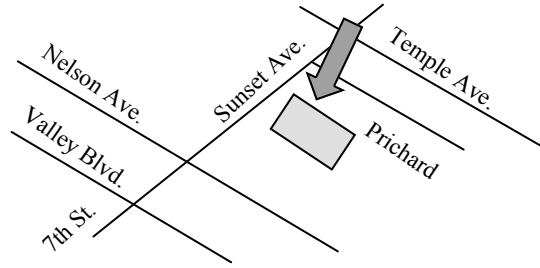

<p>1. Anaheim: 5340 E. La Palma Avenue @ Vineyard Christian School</p> <p>AM Pick-up: 6:45 am PM Drop-off: 4:15 pm</p>	
<p>2. Brea #1: 820 W. Imperial Highway @ Christ Lutheran School</p> <p>AM Pick-up: 7:20 am PM Drop-off: 3:35 pm</p>	
<p>3. Brea #2: 200 S. Associated Road @ Heights Christian School—Brea Campus</p> <p>AM Pick-up: 7:10 am PM Drop-off: 3:50 pm</p>	
<p>4. Hacienda Heights: 2323 Las Lomitas Drive @ St. Mark's Lutheran School</p> <p>AM Pick-up: 7:10 am PM Drop-off: 3:50 pm</p>	
<p>5. La Mirada: 12900 Bluefield Avenue @ Heights Christian Jr. High School</p> <p>AM Pick-up: 7:30 am PM Drop-off: 3:15 pm</p>	

6. La Puente/West Covina: 400 N. Sunset Avenue
 @ Sunset Christian School, La Puente

AM Pick-up: 6:55 am
 PM Drop-off: 4:15 pm

7. Norwalk #1: 11507 Studebaker Road
 @ Trinity Christian School

AM Pick-up: 7:05 am
 PM Drop-off: 3:45 pm

8. Norwalk #2: @ Bloomfield Ave. & Markdale Ave.
 Northeast corner, 350 feet north of intersection

AM Pick-up: 7:15 am
 PM Drop-off: 3:55 pm

9. Santa Fe Springs: 11457 Florence Avenue
 @ Santa Fe Springs Christian School