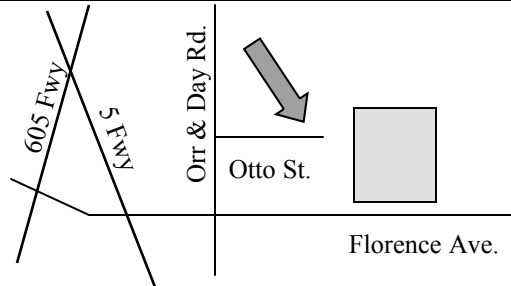

9. Santa Fe Springs: 11457 Florence Avenue
@ Santa Fe Springs Christian School

AM Pick-up: 6:55 am
PM Drop-off: 3:35 pm