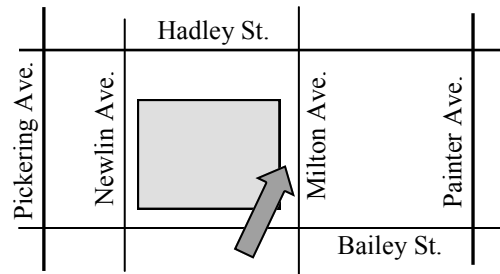

<p>1. Anaheim: 5340 E. La Palma Avenue @ Vineyard Christian School</p> <p>AM Pick-up: 6:45 am PM Drop-off: 4:15 pm</p>	
<p>2. Brea #1: 820 W. Imperial Highway @ Christ Lutheran School</p> <p>AM Pick-up: 7:20 am PM Drop-off: 3:35 pm</p>	
<p>3. Brea #2: 200 S. Associated Road @ Heights Christian School—Brea Campus</p> <p>AM Pick-up: 7:10 am PM Drop-off: 3:50 pm</p>	
<p>4. Hacienda Heights: 2323 Las Lomitas Drive @ St. Mark's Lutheran School</p> <p>AM Pick-up: 7:10 am PM Drop-off: 3:50 pm</p>	
<p>5. La Mirada: 12900 Bluefield Avenue @ Heights Christian Jr. High School</p> <p>AM Pick-up: 7:30 am PM Drop-off: 3:15 pm</p>	

8. Norwalk #2: @ Bloomfield Ave. & Markdale Ave.
 Northeast corner, 350 feet north of intersection

AM Pick-up: 7:15 am
 PM Drop-off: 3:55 pm

9. Santa Fe Springs: 11457 Florence Avenue
 @ Santa Fe Springs Christian School

AM Pick-up: 6:55 am
 PM Drop-off: 3:35 pm

10. Whittier: At Milton Ave. & Bailey St.
 Near Calvary Baptist Church

AM Pick-up: 7:30 am
 PM Drop-off: 3:25 pm

11. Yorba Linda: 4231 Rose Drive
 @ Friends Christian Middle School