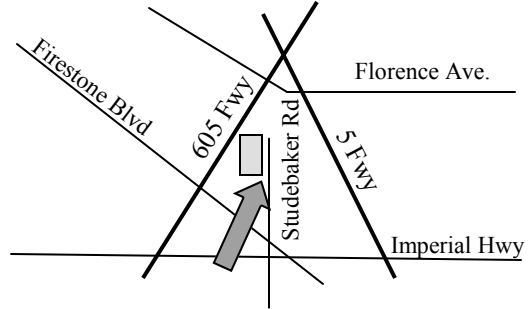

<p>1. Anaheim: 5340 E. La Palma Avenue @ Vineyard Christian School</p> <p>AM Pick-up: 6:45 am PM Drop-off: 4:15 pm</p>	
<p>2. Brea #1: 820 W. Imperial Highway @ Christ Lutheran School</p> <p>AM Pick-up: 7:20 am PM Drop-off: 3:35 pm</p>	
<p>3. Brea #2: 200 S. Associated Road @ Heights Christian School—Brea Campus</p> <p>AM Pick-up: 7:10 am PM Drop-off: 3:50 pm</p>	
<p>4. Hacienda Heights: 2323 Las Lomitas Drive @ St. Mark's Lutheran School</p> <p>AM Pick-up: 7:10 am PM Drop-off: 3:50 pm</p>	
<p>5. La Mirada: 12900 Bluefield Avenue @ Heights Christian Jr. High School</p> <p>AM Pick-up: 7:30 am PM Drop-off: 3:15 pm</p>	

6. La Puente/West Covina: 400 N. Sunset Avenue
 @ Sunset Christian School, La Puente

AM Pick-up: 6:55 am
 PM Drop-off: 4:15 pm

7. Norwalk #1: 11507 Studebaker Road
 @ Trinity Christian School

AM Pick-up: 7:05 am
 PM Drop-off: 3:45 pm

8. Norwalk #2: @ Bloomfield Ave. & Markdale Ave.
 Northeast corner, 350 feet north of intersection

AM Pick-up: 7:15 am
 PM Drop-off: 3:55 pm

9. Santa Fe Springs: 11457 Florence Avenue
 @ Santa Fe Springs Christian School