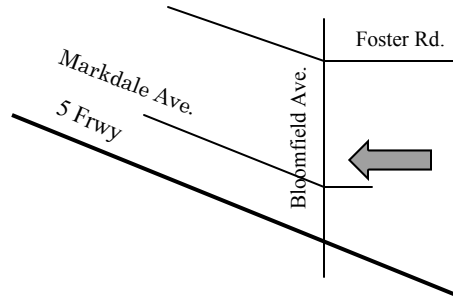

<p>1. Anaheim: 5340 E. La Palma Avenue @ Vineyard Christian School</p> <p>AM Pick-up: 6:45 am PM Drop-off: 4:15 pm</p>	
<p>2. Brea #1: 820 W. Imperial Highway @ Christ Lutheran School</p> <p>AM Pick-up: 7:20 am PM Drop-off: 3:35 pm</p>	
<p>3. Brea #2: 200 S. Associated Road @ Heights Christian School—Brea Campus</p> <p>AM Pick-up: 7:10 am PM Drop-off: 3:50 pm</p>	
<p>4. Hacienda Heights: 2323 Las Lomitas Drive @ St. Mark's Lutheran School</p> <p>AM Pick-up: 7:10 am PM Drop-off: 3:50 pm</p>	
<p>5. La Mirada: 12900 Bluefield Avenue @ Heights Christian Jr. High School</p> <p>AM Pick-up: 7:30 am PM Drop-off: 3:15 pm</p>	

6. La Puente/West Covina: 400 N. Sunset Avenue
 @ Sunset Christian School, La Puente

AM Pick-up: 6:55 am
 PM Drop-off: 4:15 pm

7. Norwalk #1: 11507 Studebaker Road
 @ Trinity Christian School

AM Pick-up: 7:05 am
 PM Drop-off: 3:45 pm

8. Norwalk #2: @ Bloomfield Ave. & Markdale Ave.
 Northeast corner, 350 feet north of intersection

AM Pick-up: 7:15 am
 PM Drop-off: 3:55 pm

9. Santa Fe Springs: 11457 Florence Avenue
 @ Santa Fe Springs Christian School