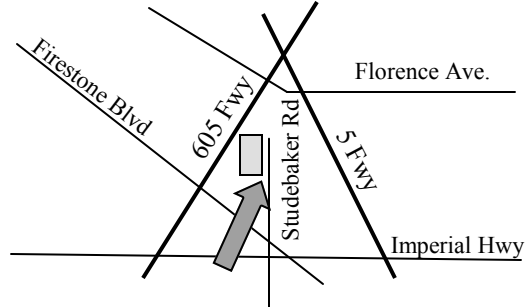

<p>1. Anaheim: 4905 E. La Palma Avenue @ Independence Christian School (Cornerstone Church)</p> <p>AM Pick-up: 6:45 am (M– F) PM Drop-off: 4:30 pm (M– Th) 3:30 pm (Friday)</p>	
<p>2. Brea #1: 820 W. Imperial Highway @ Christ Lutheran School</p> <p>AM Pick-up: 7:20 am (M– F) PM Drop-off: 3:50 pm (M–Th) 2:50 pm (Friday)</p>	
<p>3. Brea #2: 200 S. Associated Road @ Heights Christian School–Brea Campus</p> <p>AM Pick-up: 7:10 am (M–F) PM Drop-off: 4:05 pm (M–Th) 3:05 pm (Friday)</p>	
<p>4. Hacienda Heights: 2323 Las Lomitas Drive @ St. Mark's Lutheran School</p> <p>AM Pick-up: 7:10 am (M– F) PM Drop-off: 4:05 pm (M–Th) 3:05 pm (Friday)</p>	
<p>5. La Mirada: 12900 Bluefield Avenue @ Heights Christian Jr. High School</p> <p>AM Pick-up: 7:30 am (M– F) PM Drop-off: 3:30 pm (M– Th) 2:30 pm (Friday)</p>	

6. La Puente/West Covina: 400 N. Sunset Avenue
 @ Sunset Christian School, La Puente

AM Pick-up: 6:55 am (M–F)
 PM Drop-off: 4:30 pm (M–Th)
 3:30 pm (Friday)

7. Norwalk #1: 11507 Studebaker Road
 @ Trinity Christian School

AM Pick-up: 7:05 am (M–F)
 PM Drop-off: 4:00 pm (M–Th)
 3:00 pm (Friday)

8. Norwalk #2: @ Bloomfield Ave. & Markdale Ave.
 Northeast corner, 350 feet north of intersection

AM Pick-up: 7:15 am (M–F)
 PM Drop-off: 4:10 pm (M–Th)
 3:10 pm (Friday)