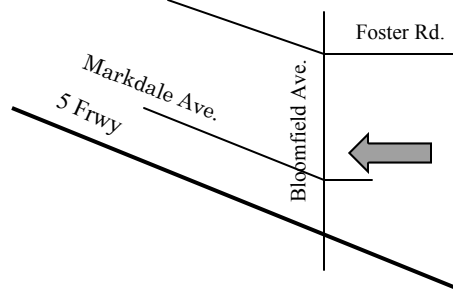

<p>1. Anaheim: 4905 E. La Palma Avenue @ Independence Christian School (Cornerstone Church)</p> <p>AM Pick-up: 6:45 am (M– F) PM Drop-off: 4:30 pm (M– Th) 3:30 pm (Friday)</p>	
<p>2. Brea #1: 820 W. Imperial Highway @ Christ Lutheran School</p> <p>AM Pick-up: 7:20 am (M– F) PM Drop-off: 3:50 pm (M–Th) 2:50 pm (Friday)</p>	
<p>3. Brea #2: 200 S. Associated Road @ Heights Christian School–Brea Campus</p> <p>AM Pick-up: 7:10 am (M–F) PM Drop-off: 4:05 pm (M–Th) 3:05 pm (Friday)</p>	
<p>4. Hacienda Heights: 2323 Las Lomitas Drive @ St. Mark's Lutheran School</p> <p>AM Pick-up: 7:10 am (M– F) PM Drop-off: 4:05 pm (M–Th) 3:05 pm (Friday)</p>	
<p>5. La Mirada: 12900 Bluefield Avenue @ Heights Christian Jr. High School</p> <p>AM Pick-up: 7:30 am (M– F) PM Drop-off: 3:30 pm (M– Th) 2:30 pm (Friday)</p>	

6. La Puente/West Covina: 400 N. Sunset Avenue
 @ Sunset Christian School, La Puente

AM Pick-up: 6:55 am (M–F)
 PM Drop-off: 4:30 pm (M–Th)
 3:30 pm (Friday)

7. Norwalk #1: 11507 Studebaker Road
 @ Trinity Christian School

AM Pick-up: 7:05 am (M–F)
 PM Drop-off: 4:00 pm (M–Th)
 3:00 pm (Friday)

8. Norwalk #2: @ Bloomfield Ave. & Markdale Ave.
 Northeast corner, 350 feet north of intersection

AM Pick-up: 7:15 am (M–F)
 PM Drop-off: 4:10 pm (M–Th)
 3:10 pm (Friday)