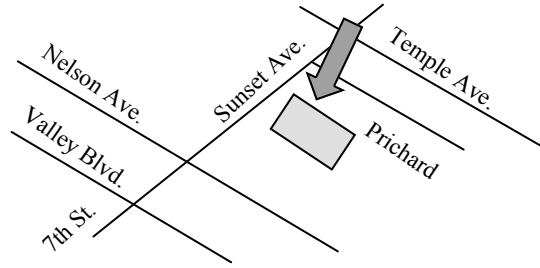

<p>1. Anaheim: 4905 E. La Palma Avenue @ Independence Christian School (Cornerstone Church)</p> <p>AM Pick-up: 6:45 am (M– F) PM Drop-off: 4:30 pm (M– Th) 3:30 pm (Friday)</p>	
<p>2. Brea #1: 820 W. Imperial Highway @ Christ Lutheran School</p> <p>AM Pick-up: 7:20 am (M– F) PM Drop-off: 3:50 pm (M–Th) 2:50 pm (Friday)</p>	
<p>3. Brea #2: 200 S. Associated Road @ Heights Christian School–Brea Campus</p> <p>AM Pick-up: 7:10 am (M–F) PM Drop-off: 4:05 pm (M–Th) 3:05 pm (Friday)</p>	
<p>4. Hacienda Heights: 2323 Las Lomitas Drive @ St. Mark's Lutheran School</p> <p>AM Pick-up: 7:10 am (M– F) PM Drop-off: 4:05 pm (M–Th) 3:05 pm (Friday)</p>	
<p>5. La Mirada: 12900 Bluefield Avenue @ Heights Christian Jr. High School</p> <p>AM Pick-up: 7:30 am (M– F) PM Drop-off: 3:30 pm (M– Th) 2:30 pm (Friday)</p>	

6. La Puente/West Covina: 400 N. Sunset Avenue
 @ Sunset Christian School, La Puente

AM Pick-up: 6:55 am (M–F)
 PM Drop-off: 4:30 pm (M–Th)
 3:30 pm (Friday)

7. Norwalk #1: 11507 Studebaker Road
 @ Trinity Christian School

AM Pick-up: 7:05 am (M–F)
 PM Drop-off: 4:00 pm (M–Th)
 3:00 pm (Friday)

8. Norwalk #2: @ Bloomfield Ave. & Markdale Ave.
 Northeast corner, 350 feet north of intersection

AM Pick-up: 7:15 am (M–F)
 PM Drop-off: 4:10 pm (M–Th)
 3:10 pm (Friday)