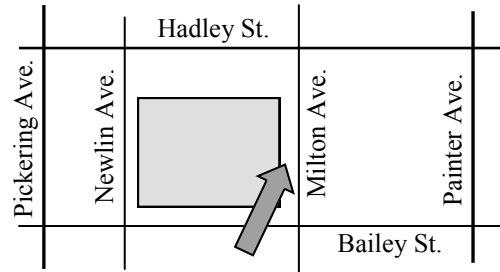

10. Whittier: At Milton Ave. & Bailey St.
Near Calvary Baptist Church

AM Pick-up: 7:25 am (M–F)
PM Drop-off: 3:40 pm (M–Th)
2:40 pm (Friday)