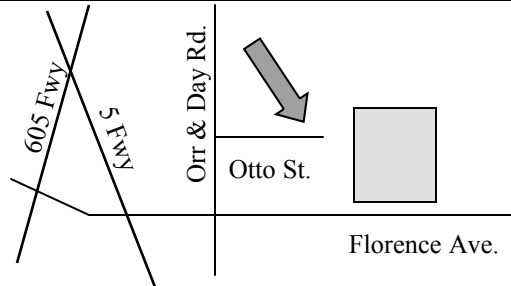

9. Santa Fe Springs: 11457 Florence Avenue
@ Santa Fe Springs Christian School

AM Pick-up: 6:55 am (M–F)
PM Drop-off: 3:50 pm (M–Th)
2:50 pm (Friday)