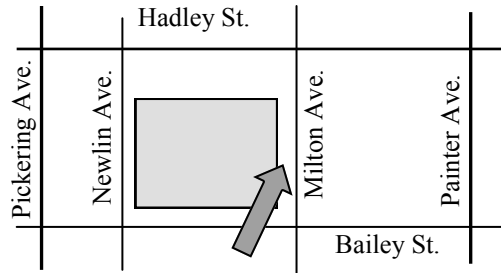

<p>1. Anaheim: 4905 E. La Palma Avenue @ Independence Christian School (Cornerstone Church)</p> <p>AM Pick-up: 6:45 am (M– F) PM Drop-off: 4:30 pm (M– Th) 3:30 pm (Friday)</p>	
<p>2. Brea: 200 S. Associated Road @ Heights Christian School–Brea Campus</p> <p>AM Pick-up: 7:10 am (M–F) PM Drop-off: 4:05 pm (M–Th) 3:05 pm (Friday)</p>	
<p>3. Hacienda Heights: 2323 Las Lomitas Drive @ St. Mark's Lutheran School</p> <p>AM Pick-up: 7:25 am (M– F) PM Drop-off: 3:25 pm (M–Th) 2:25 pm (Friday)</p>	
<p>4. La Mirada: 12900 Bluefield Avenue @ Heights Christian Jr. High School</p> <p>AM Pick-up: 7:30 am (M– F) PM Drop-off: 3:30 pm (M– Th) 2:30 pm (Friday)</p>	
<p>5. Montebello : 136 S. 7th Street @ Montebello Christian School</p> <p>AM Pick-up: 6:50 am (M– F) PM Drop-off: 4:00 pm (M– Th) 3:00 pm (Friday)</p>	

6. Norwalk: 11507 Studebaker Road
 @ Trinity Christian School

AM Pick-up: 7:05 am (M–F)
 PM Drop-off: 4:00 pm (M–Th)
 3:00 pm (Friday)

7. Santa Fe Springs: 11457 Florence Avenue
 @ Santa Fe Springs Christian School

AM Pick-up: 6:55 am (M–F)
 PM Drop-off: 3:50 pm (M–Th)
 2:50 pm (Friday)

8. Whittier: At Milton Ave. & Bailey St.
 Near Calvary Baptist Church

AM Pick-up: 7:10 am (M–F)
 PM Drop-off: 3:40 pm (M–Th)
 2:40 pm (Friday)