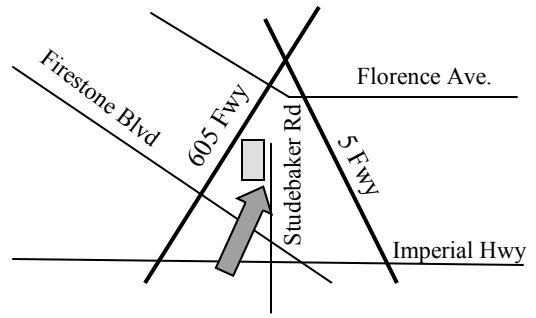

Whittier Christian High School Bus Routes 2021-22

All AM Pick-Up times reflect the time that the bus LEAVES the location. All PM Drop Off times are approximate due to situations beyond our control.

IMPORTANT: Parents & guardians – directly supervise your student until your student boards the bus and when they exit the bus.

<p>1. Anaheim: 4905 E. La Palma Avenue @ Independence Christian School (Cornerstone Church)</p> <p>AM Pick-up: 6:45 am (M– F) PM Drop-off: 4:30 pm (M– Th) 3:30 pm (Friday)</p>	
<p>2. Brea: 200 S. Associated Road @ Heights Christian School–Brea Campus</p> <p>AM Pick-up: 7:10 am (M–F) PM Drop-off: 4:05 pm (M–Th) 3:05 pm (Friday)</p>	
<p>3. Hacienda Heights: 2323 Las Lomitas Drive @ St. Mark's Lutheran School</p> <p>AM Pick-up: 7:25 am (M– F) PM Drop-off: 3:25 pm (M–Th) 2:25 pm (Friday)</p>	
<p>4. La Mirada: 12900 Bluefield Avenue @ Heights Christian Jr. High School</p> <p>AM Pick-up: 7:30 am (M– F) PM Drop-off: 3:30 pm (M– Th) 2:30 pm (Friday)</p>	
<p>5. Montebello : 136 S. 7th Street @ Montebello Christian School</p> <p>AM Pick-up: 6:50 am (M– F) PM Drop-off: 4:00 pm (M– Th) 3:00 pm (Friday)</p>	

6. Norwalk: 11507 Studebaker Road
 @ Trinity Christian School

AM Pick-up: 7:05 am (M–F)
 PM Drop-off: 4:00 pm (M–Th)
 3:00 pm (Friday)

7. Santa Fe Springs: 11457 Florence Avenue
 @ Santa Fe Springs Christian School