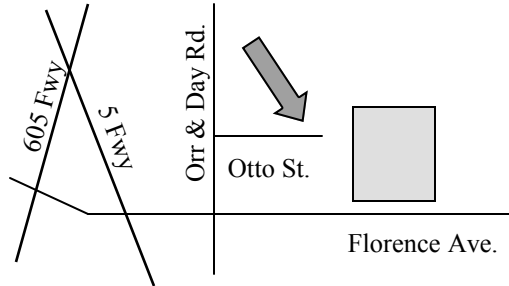

7. Santa Fe Springs: 11457 Florence Avenue
@ Santa Fe Springs Christian School

AM Pick-up: 6:55 am (M–F)
PM Drop-off: 3:50 pm (M–Th)
2:50 pm (Friday)