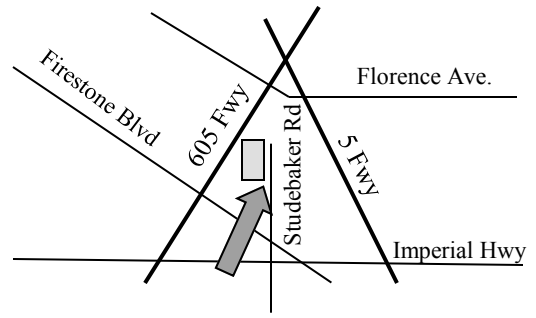

Whittier Christian High School Bus Routes 2021-22

All AM Pick-Up times reflect the time that the bus LEAVES the location. All PM Drop Off times are approximate due to situations beyond our control.

IMPORTANT: Parents & guardians – directly supervise your student until your student boards the bus and when they exit the bus.

<p>1. Anaheim: 4905 E. La Palma Avenue @ Independence Christian School (Cornerstone Church)</p> <p>AM Pick-up: 6:45 am (M–F) PM Drop-off: 4:30 pm (M–Th) 3:30 pm (Friday)</p>	
<p>2. Brea: 200 S. Associated Road @ Heights Christian School—Brea Campus</p> <p>AM Pick-up: 7:10 am (M–F) PM Drop-off: 4:05 pm (M–Th) 3:05 pm (Friday)</p>	
<p>3. Hacienda Heights: 2323 Las Lomitas Drive @ St. Mark's Lutheran School</p> <p>AM Pick-up: 7:25 am (M–F) PM Drop-off: 3:25 pm (M–Th) 2:25 pm (Friday)</p>	
<p>4. La Mirada: 12900 Bluefield Avenue @ Heights Christian Jr. High School</p> <p>AM Pick-up: 7:30 am (M–F) PM Drop-off: 3:30 pm (M–Th) 2:30 pm (Friday)</p>	
<p>5. Montebello : 136 S. 7th Street @ Montebello Christian School</p> <p>AM Pick-up: 6:50 am (M–F) PM Drop-off: 4:00 pm (M–Th) 3:00 pm (Friday)</p>	

6. Norwalk: 11507 Studebaker Road
@ Trinity Christian School

AM Pick-up: 7:05 am (M–F)
PM Drop-off: 4:00 pm (M–Th)
3:00 pm (Friday)

7. Santa Fe Springs: 11457 Florence Avenue
@ Santa Fe Springs Christian School

9. Yorba Linda: 4231 Rose Drive
@ Friends Christian Middle School

AM Pick-up: 6:55 am (M–F)
PM Drop-off: 4:20 pm (M–Th)
3:20 pm (Friday)

RECENTLY ADDED:

10. Norwalk #2: @ Bloomfield Ave. & Markdale Ave.
Northeast corner, 350 feet north of intersection