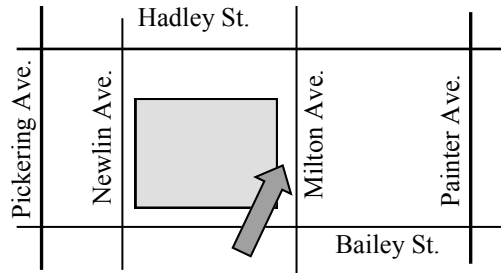

<p>1. Anaheim: 4905 E. La Palma Avenue @ Independence Christian School (Cornerstone Church)</p> <p>AM Pick-up: 6:45 am (M–F) PM Drop-off: 4:30 pm (M–Th) 3:30 pm (Friday)</p>	
<p>2. Brea: 200 S. Associated Road @ Heights Christian School—Brea Campus</p> <p>AM Pick-up: 7:10 am (M–F) PM Drop-off: 4:05 pm (M–Th) 3:05 pm (Friday)</p>	
<p>3. Hacienda Heights: 2323 Las Lomitas Drive @ St. Mark's Lutheran School</p> <p>AM Pick-up: 7:25 am (M–F) PM Drop-off: 3:25 pm (M–Th) 2:25 pm (Friday)</p>	
<p>4. La Mirada: 12900 Bluefield Avenue @ Heights Christian Jr. High School</p> <p>AM Pick-up: 7:30 am (M–F) PM Drop-off: 3:30 pm (M–Th) 2:30 pm (Friday)</p>	
<p>5. Montebello : 136 S. 7th Street @ Montebello Christian School</p> <p>AM Pick-up: 6:50 am (M–F) PM Drop-off: 4:00 pm (M–Th) 3:00 pm (Friday)</p>	

6. Norwalk: 11507 Studebaker Road
@ Trinity Christian School

AM Pick-up: 7:05 am (M–F)
PM Drop-off: 4:00 pm (M–Th)
3:00 pm (Friday)

7. Santa Fe Springs: 11457 Florence Avenue
@ Santa Fe Springs Christian School

AM Pick-up: 6:55 am (M–F)
PM Drop-off: 3:50 pm (M–Th)
2:50 pm (Friday)

8. Whittier: At Milton Ave. & Bailey St.
Near Calvary Baptist Church

AM Pick-up: 7:10 am (M–F)
PM Drop-off: 3:40 pm (M–Th)
2:40 pm (Friday)

9. Yorba Linda: 4231 Rose Drive
@ Friends Christian Middle School

AM Pick-up: 6:55 am (M–F)
PM Drop-off: 4:20 pm (M–Th)
3:20 pm (Friday)

RECENTLY ADDED:

10. Norwalk #2: @ Bloomfield Ave. & Markdale Ave.
Northeast corner, 350 feet north of intersection