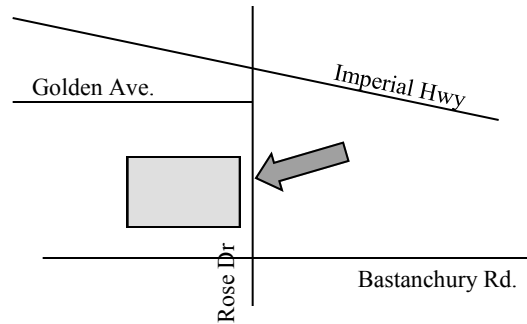

6. Norwalk: 11507 Studebaker Road
@ Trinity Christian School

AM Pick-up: 7:05 am (M–F)
PM Drop-off: 4:00 pm (M–Th)
3:00 pm (Friday)

7. Santa Fe Springs: 11457 Florence Avenue
@ Santa Fe Springs Christian School

AM Pick-up: 6:55 am (M–F)
PM Drop-off: 3:50 pm (M–Th)
2:50 pm (Friday)

8. Whittier: At Milton Ave. & Bailey St.
Near Calvary Baptist Church

AM Pick-up: 7:10 am (M–F)
PM Drop-off: 3:40 pm (M–Th)
2:40 pm (Friday)

9. Yorba Linda: 4231 Rose Drive
@ Friends Christian Middle School

AM Pick-up: 6:55 am (M–F)
PM Drop-off: 4:20 pm (M–Th)
3:20 pm (Friday)

RECENTLY ADDED:

10. Norwalk #2: @ Bloomfield Ave. & Markdale Ave.
Northeast corner, 350 feet north of intersection