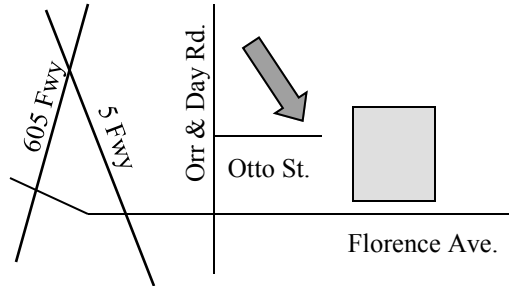

7. Santa Fe Springs: 11457 Florence Avenue
@ Santa Fe Springs Christian School

AM Pick-up: 6:55 am (M–F)
PM Drop-off: 3:50 pm (M–Th)
2:50 pm (Friday)